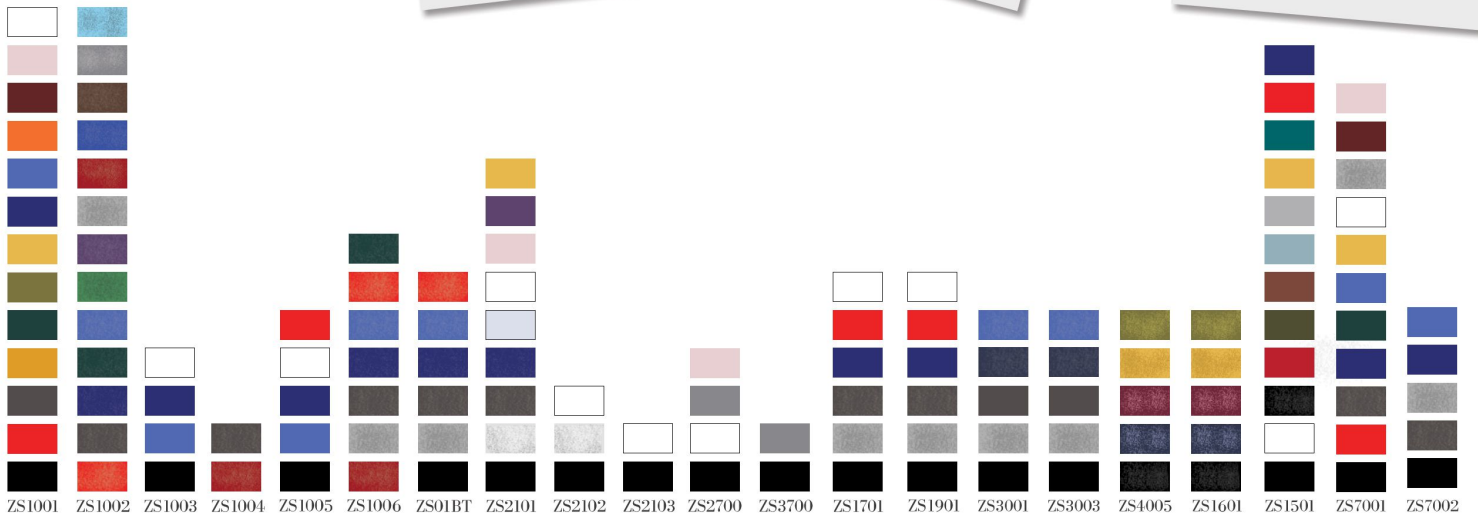

NEON ORANGE

NEON YELLOW

VINTAGE FLEECE

VINTAGE DENIM

VINTAGE OLIVE

VINTAGE BRICK

VINTAGE MUSTARD

VINTAGE BLACK

HEATHERS FLEECE

CHARCOAL HEATHER

GREY HEATHER

DENIM HEATHER

ROYAL HEATHER

CUSTOM

SKY BOMB

BLACK SMOKE

RAINBOW

BLACK CAMO

PC-HEATHER JERSEY

CHARCOAL HEATHER (P.C)

NAVY HEATHER (P.C)

FABRICS	COLORS	FIBER CONTENTS
COMBED JERSEY	ALL SOLID COLORS & PFD BLACK HEATHER	100% COMBED COTTON 90% COTTON 10% POLYESTER
CARDED JERSEY	ALL SOLID COLORS & VINTAGE COLORS	100% COTTON
HEATHERS JERSEY	ALL HEATHER COLORS	60% COTTON 40% POLYESTER
PC JERSEY	ALL COLORS expect Salt N Pepper	65% POLYESTER 35% COTTON
LT. WT FLEECE	ALL SOLIDS & CHARCOAL HTR HEATHER GREY	55% COTTON 45% POLYESTER 60% COTTON 40% POLYESTER
MID WT & HEAVY WT FLEECE	ALL SOLID & CAMO COLORS HEATHER GREY CHARCOAL HEATHER & NEON COLORS	70% COTTON 30% POLYESTER 60% COTTON 40% POLYESTER 52% COTTON 48% POLYESTER
PFD, TIE & DYE, VINTAGE FLEECE	ALL COLORS	80% COTTON 20% POLYESTER
SPONGE TERRY FLEECE	ALL COLORS	60% COTTON 40% POLYESTER
FRENCH TERRY	ALL COLORS	80% COTTON 20% POLYESTER