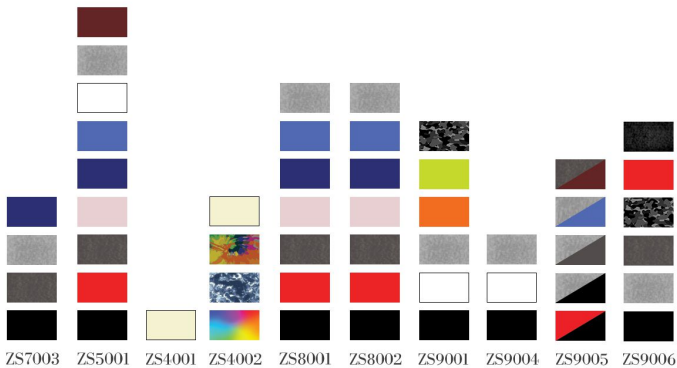

NEON ORANGE

NEON YELLOW

VINTAGE FLEECE

VINTAGE DENIM

VINTAGE OLIVE

VINTAGE BRICK

VINTAGE MUSTARD

VINTAGE BLACK

RAINBOW

BLACK CAMO

PC-HEATHER JERSEY

CHARCOAL HEATHER (P.C)

NAVY HEATHER (P.C)

FABRICS	COLORS	FIBER CONTENTS
COMBED JERSEY	ALL SOLID COLORS & PFD BLACK HEATHER	100% COMBED COTTON 90% COTTON 10% POLYESTER
CARDED JERSEY	ALL SOLID COLORS & VINTAGE COLORS	100% COTTON
HEATHERS JERSEY	ALL HEATHER COLORS	60% COTTON 40% POLYESTER
PC JERSEY	ALL COLORS expect Salt N Pepper	65% POLYESTER 35% COTTON
LT. WT FLEECE	ALL SOLIDS & CHARCOAL HTR HEATHER GREY	55% COTTON 45% POLYESTER 60% COTTON 40% POLYESTER
MID WT & HEAVY WT FLEECE	ALL SOLID & CAMO COLORS HEATHER GREY CHARCOAL HEATHER & NEON COLORS	70% COTTON 30% POLYESTER 60% COTTON 40% POLYESTER 52% COTTON 48% POLYESTER
PFD, TIE & DYE, VINTAGE FLEECE	ALL COLORS	80% COTTON 20% POLYESTER
SPONGE TERRY FLEECE	ALL COLORS	60% COTTON 40% POLYESTER
FRENCH TERRY	ALL COLORS	80% COTTON 20% POLYESTER